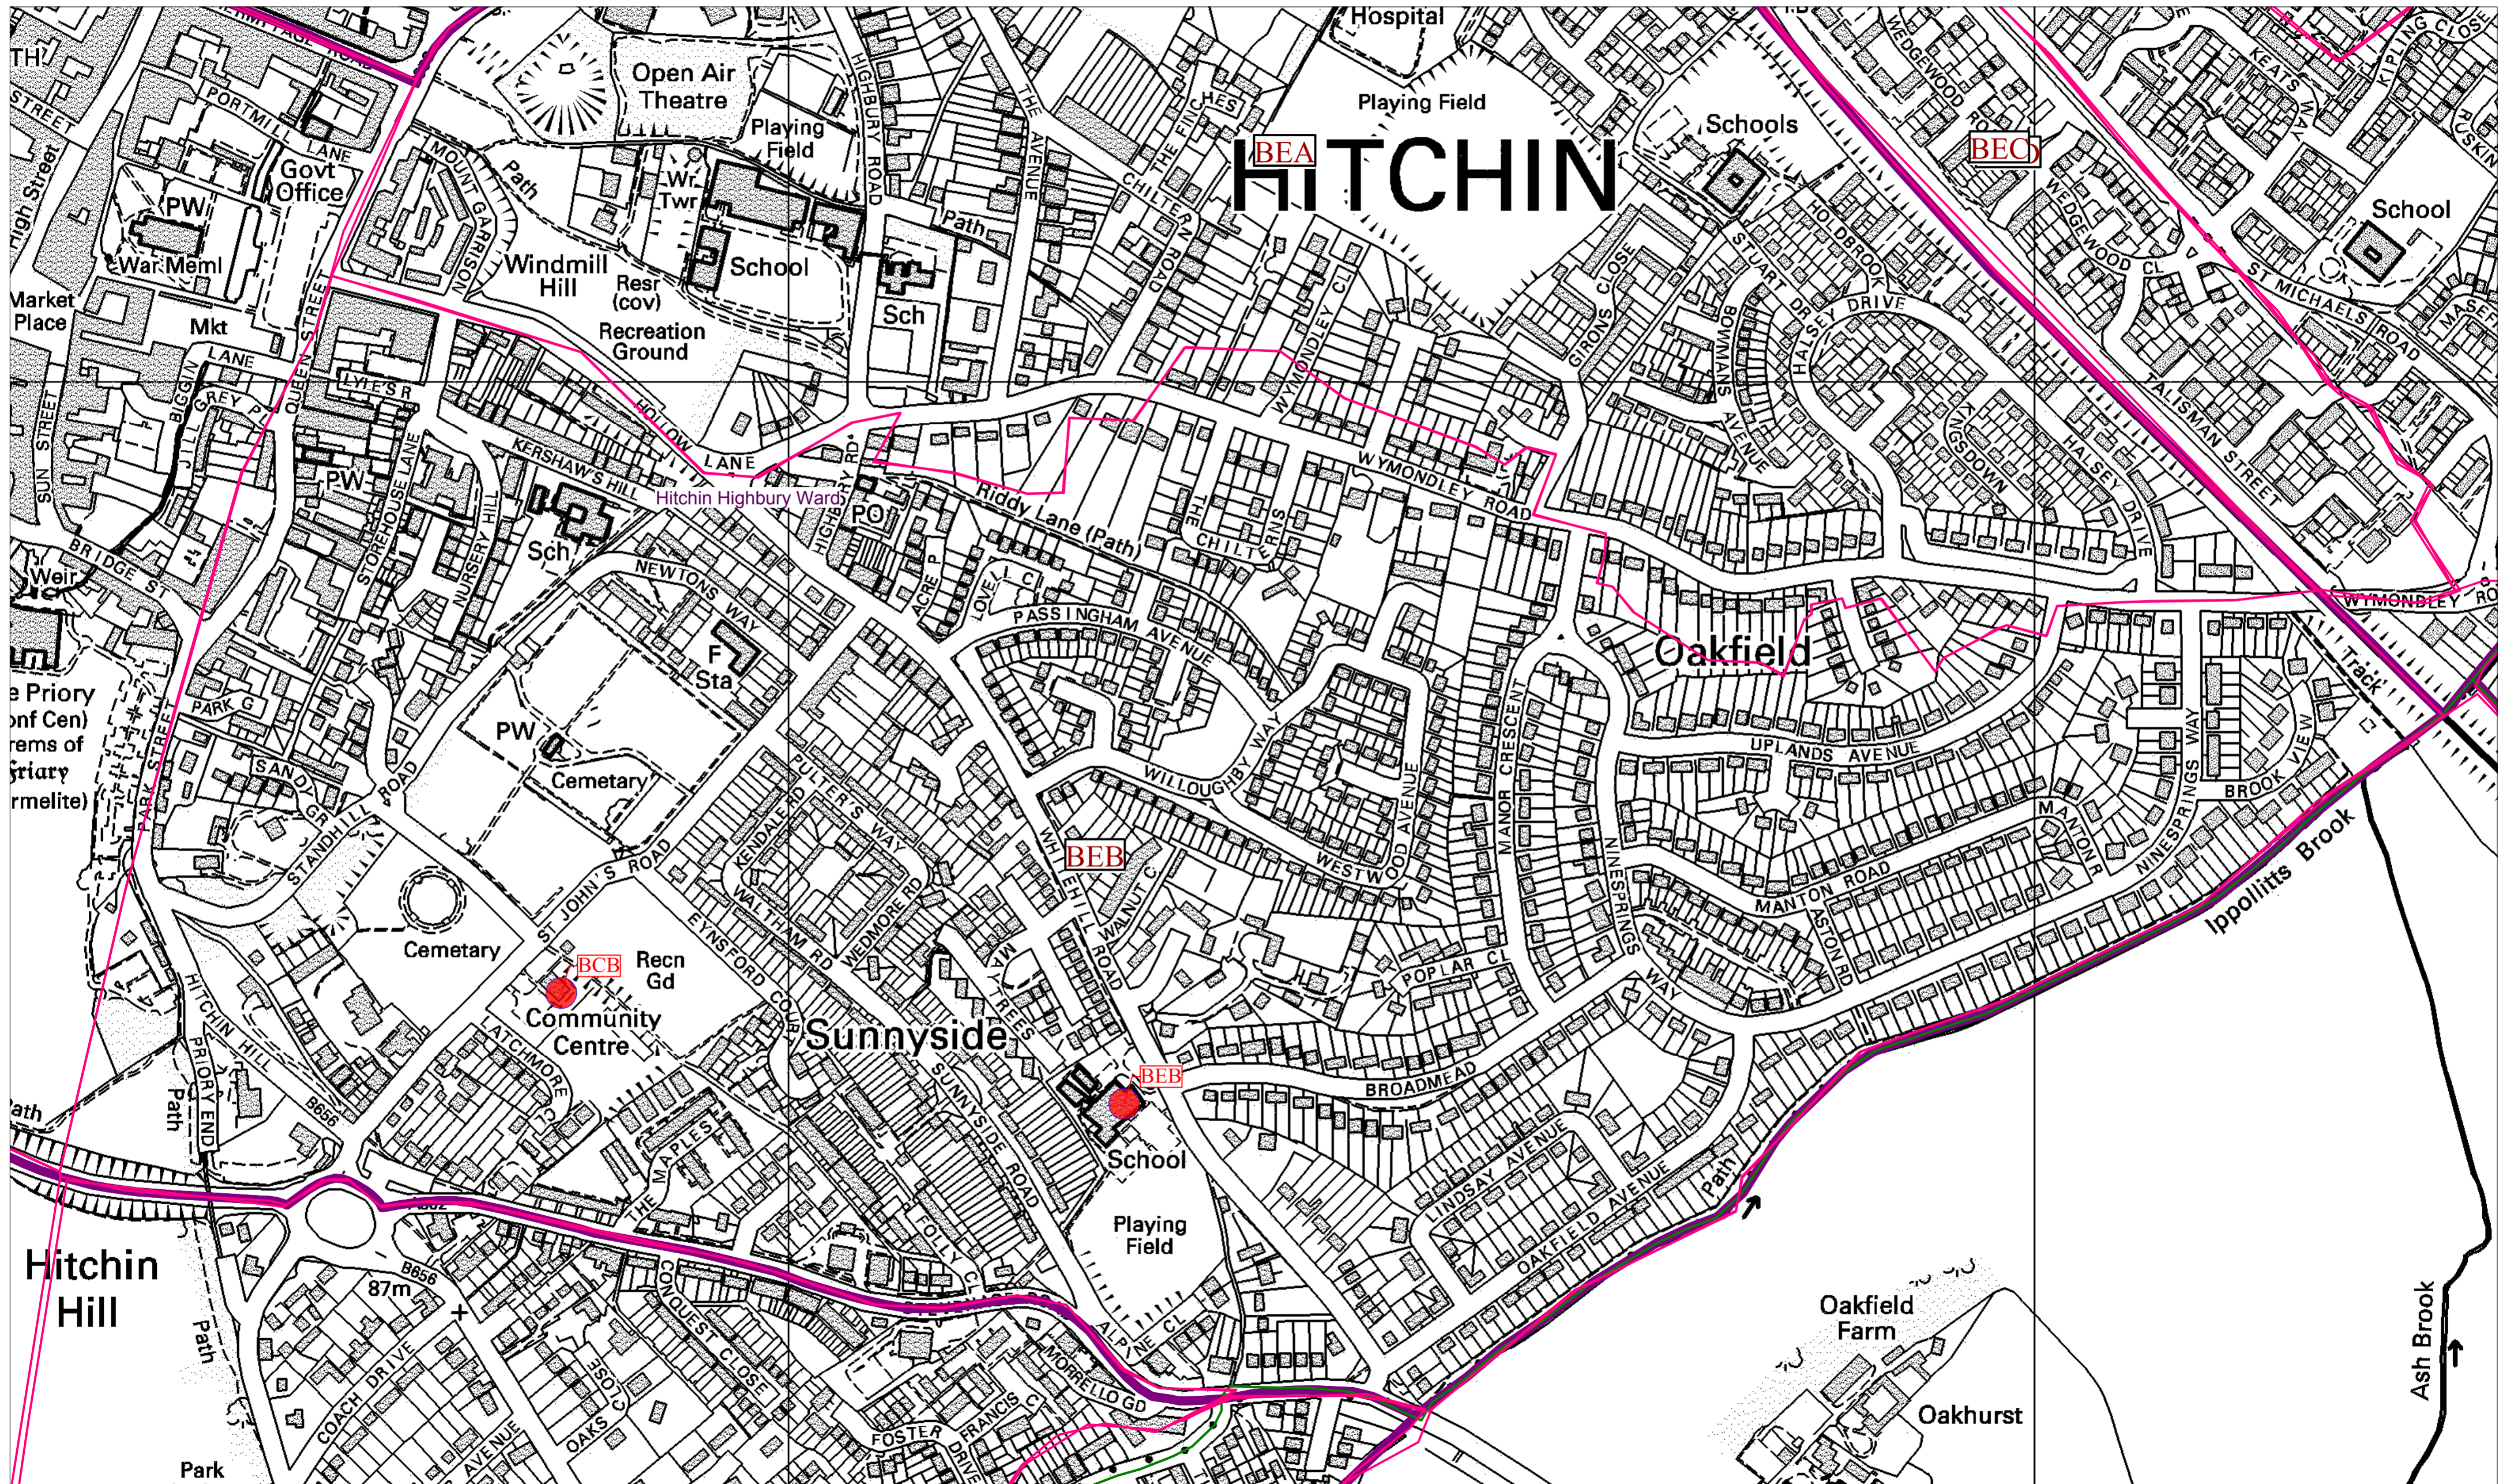

Polling Area - BEB - Hitchin Highbury

Scale: 1:?
Date: 25:10:13